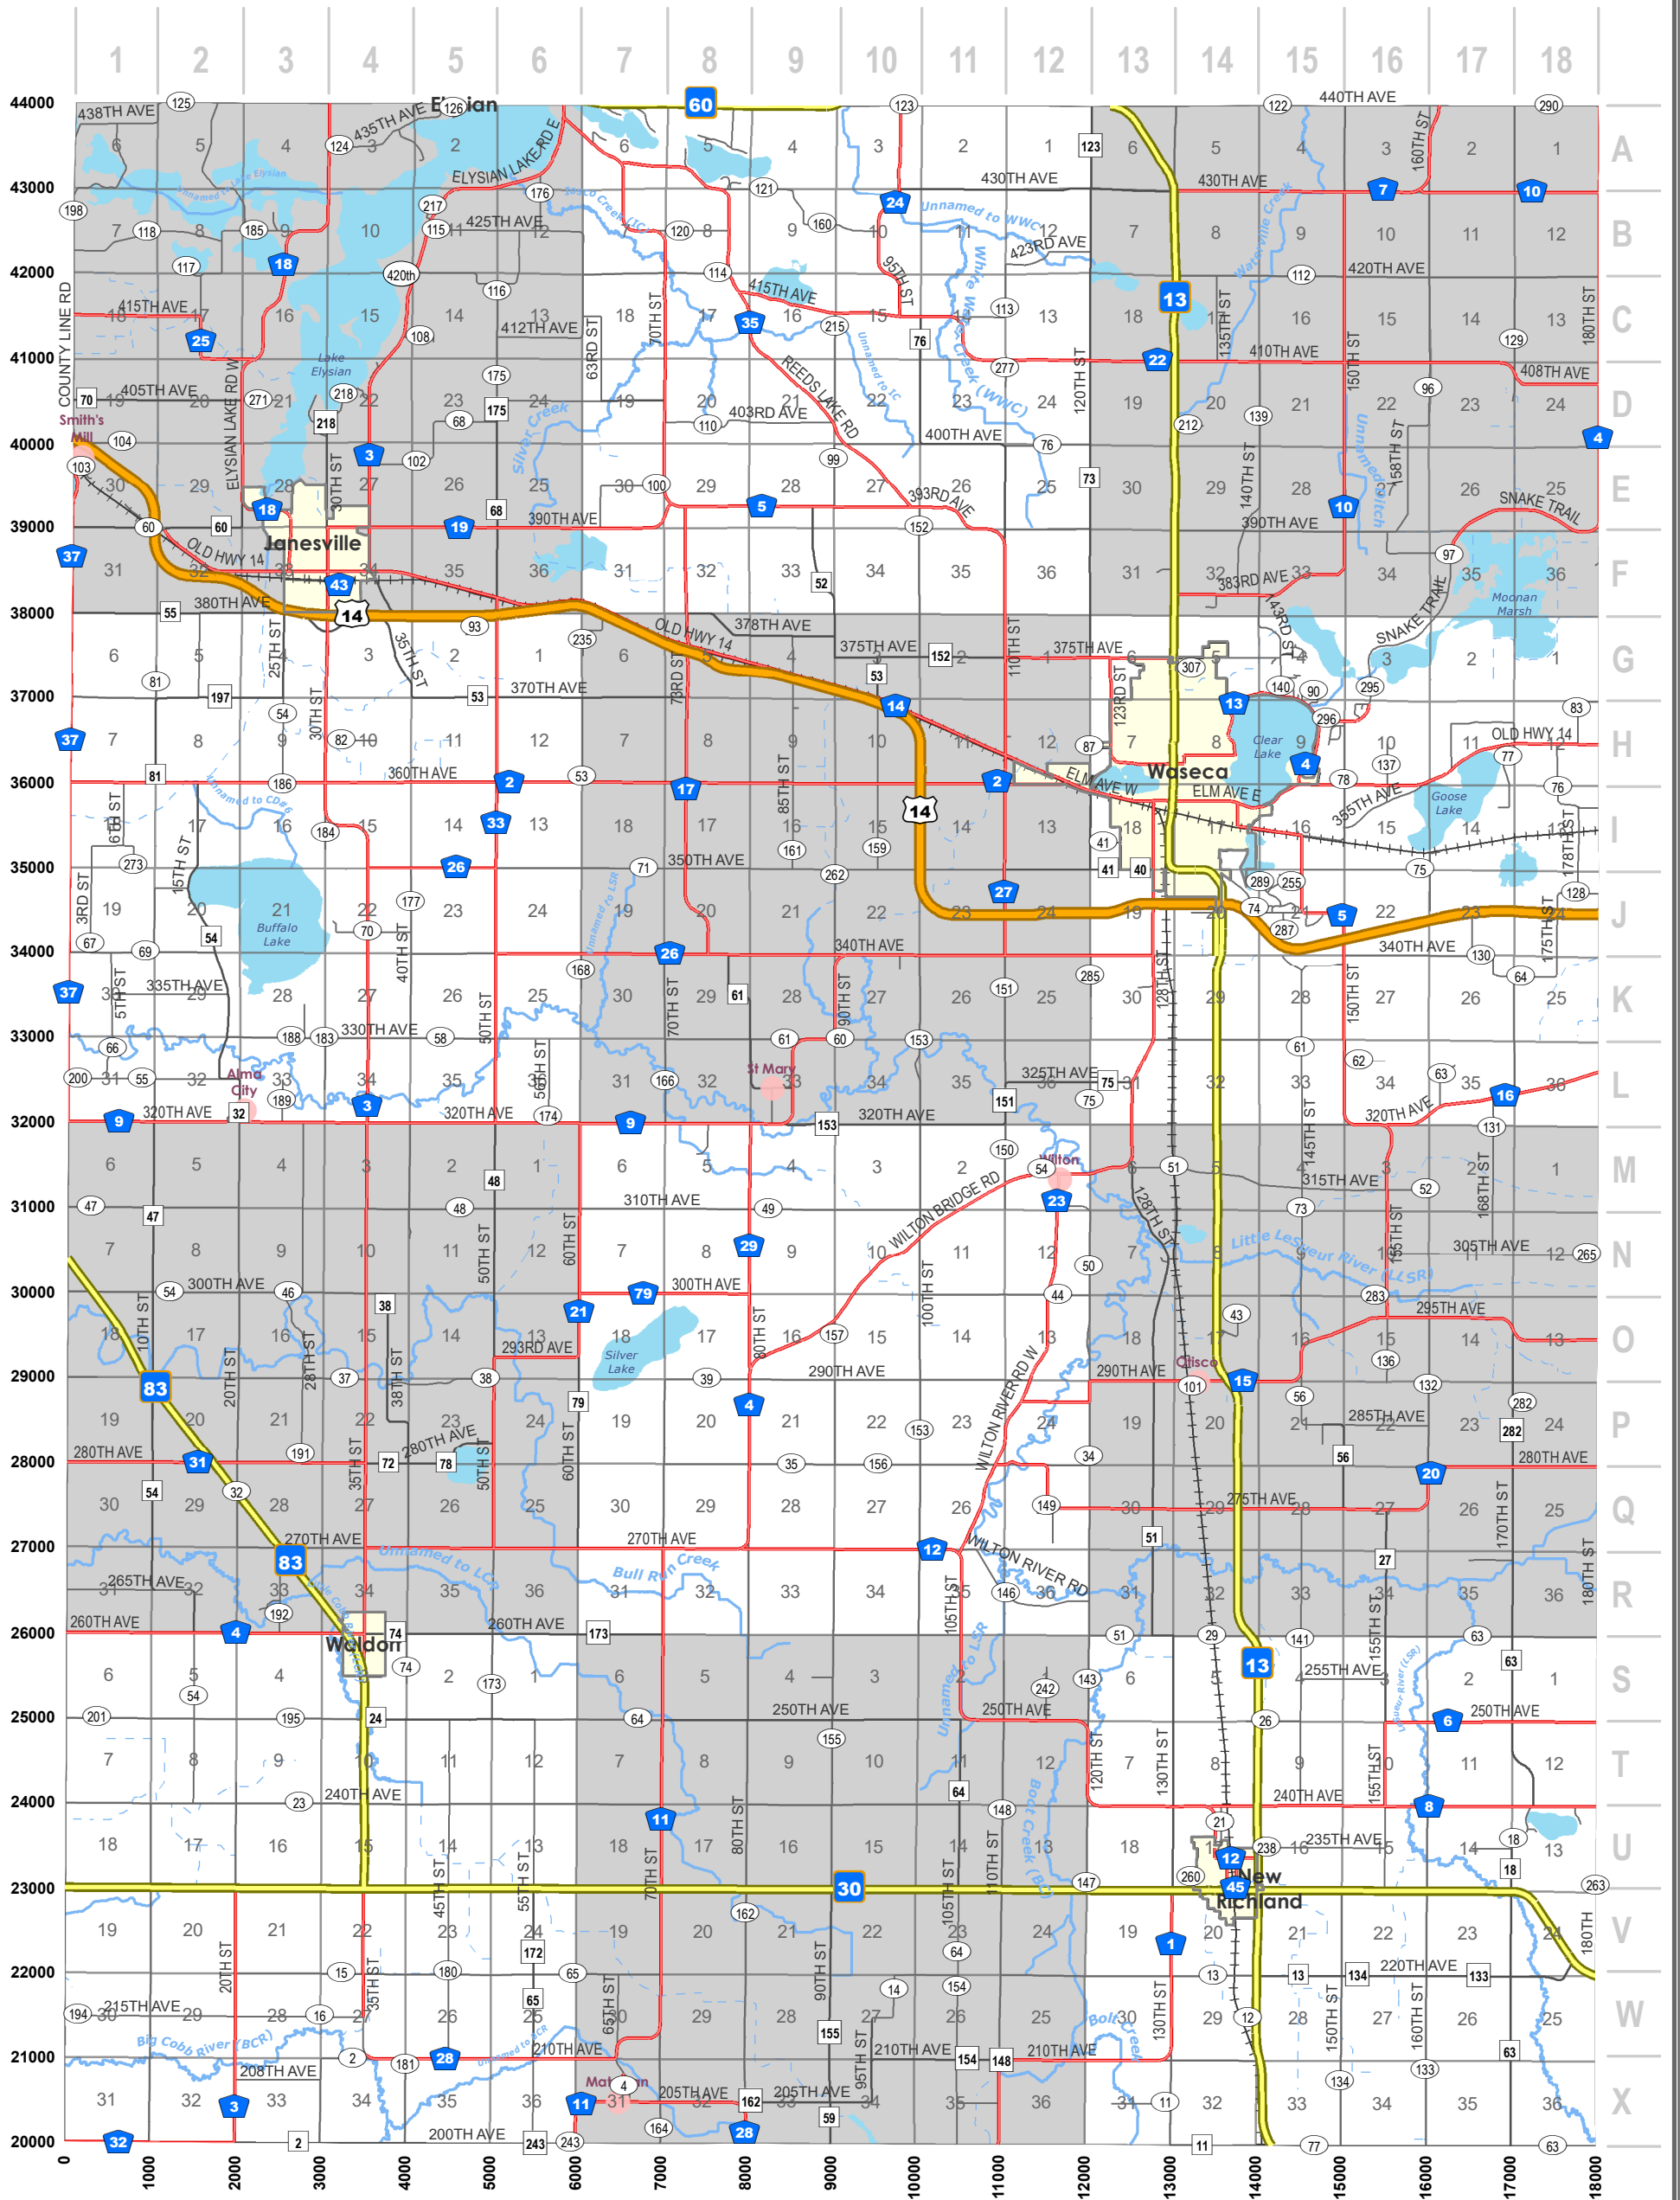

Waseca County Highway Map

- | | | | |
|----------------------|---------------|--------------|---------------------|
| U.S. Hwy | County Road | Village | Public Water Lake |
| State Hwy | Township Road | Sections | Public Water Stream |
| County State Aid Hwy | Railroad | Municipality | Public Open Ditch |