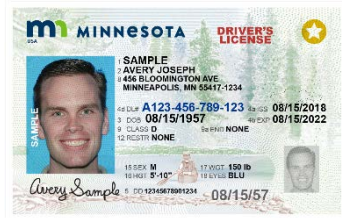

REAL ID
Available after Oct. 1, 2018

Enhanced Card

Standard MN Card

Passport Card

Passport Book

	Driver's License	Identification Card	Driver's License	Identification Card	Driver's License	Identification Card		
Age Requirement	Must be at least 16 years old	No	Must be at least 16 years old	Must be at least 16 years old	Must be at least 16 years old	No	No	No
Domestic Air Travel	Yes	Yes	Yes	Yes	Acceptable until May 3, 2023	Acceptable until May 3, 2023	Yes	Yes
International Air Travel	No	No	No	No	No	No	No	Yes
Border Crossing	No	No	Yes	Yes	No	No	Yes	Yes
Contains Radio Frequency Identification (RFID)	No	No	Yes	Yes	No	No	Yes	Yes
*Entering Federal Facilities	Yes	Yes	Yes	Yes	Yes (Until May 3, 2023)	Yes (Until May 3, 2023)	Yes	Yes
*Entering Military Bases	Yes	Yes	Yes	Yes	Yes (Until May 3, 2023)	Yes (Until May 3, 2023)	Yes	Yes
* Entering Nuclear Power Plants	Yes	Yes	Yes	Yes	Yes (Until May 3, 2023)	Yes (Until May 3, 2023)	Yes	Yes
Identification purposes	Yes	Yes	Yes	Yes	Yes	Yes	Yes	Yes
Valid for Lawful Driving Privileges	Yes	No	Yes	No	Yes	No	No	No
Issued to US Citizen	Yes	Yes	Yes	Yes	Yes	Yes	Yes	Yes
Issued to Non-US Citizen	Yes	Yes	No	No	Yes	Yes	No	No
Acceptable after October 2021 for Federal Purposes	Yes	Yes	Yes	Yes	Not for federal purposes	Not for federal purposes	Yes	Yes